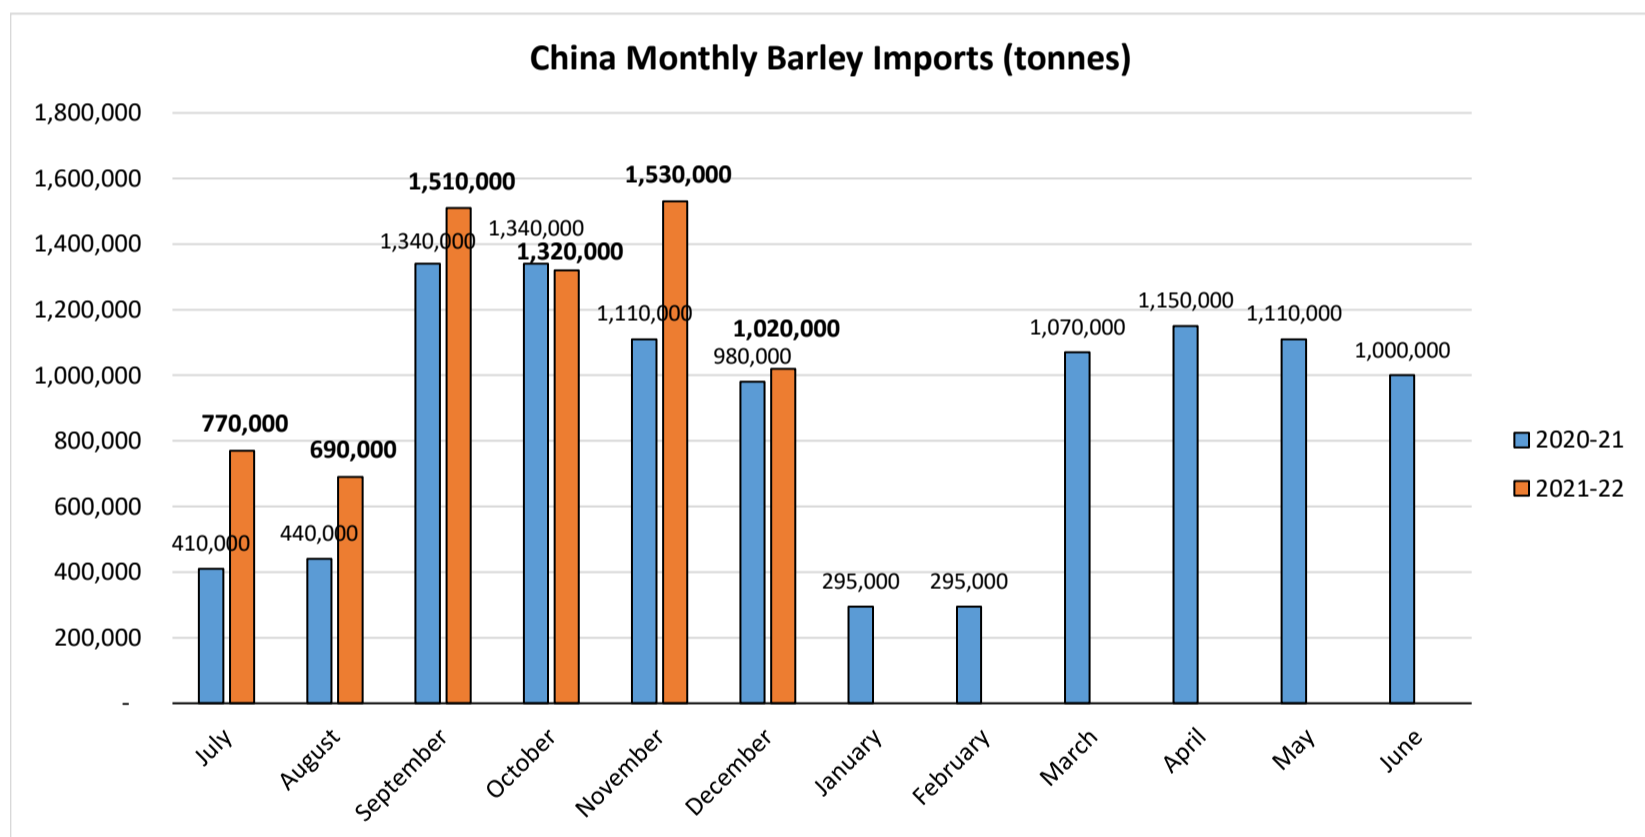

Monthly China Barley Imports						
Hong Kong Trade Development Council						
(tonnes)						
	2016-17	2017-18	2018-19	2019-20	2020-21	2021-22
July	-	717,188	600,000	300,000	410,000	770,000
August	476,459	781,669	550,000	360,000	440,000	690,000
September	831,055	937,660	680,000	860,000	1,340,000	1,510,000
October	319,640	683,476	330,000	680,000	1,340,000	1,320,000
November	423,039	641,526	110,000	410,000	1,110,000	1,530,000
December	404,415	581,280	140,000	240,000	980,000	1,020,000
January	666,410	436,804	1,140,000	740,000	295,000	
February	806,456	620,647	360,000		295,000	
March	708,617	863,286	430,000	280,000	1,070,000	
April	1,087,021	1,120,000	610,000	420,000	1,150,000	
May	625,889	770,000	310,000	510,000	1,110,000	
June	626,320	590,000	230,000	500,000	1,000,000	
TOTAL	6,975,321	8,743,536	5,490,000	5,300,000	10,540,000	6,840,000